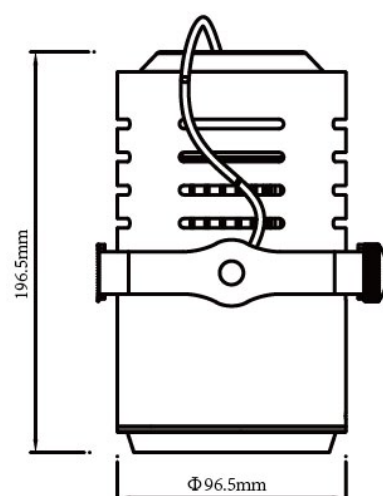

Black
 White
 Silver

Product Code	Power[W]	ColorTemperature[K]	Beam Angle[°]	Lumen[lm]	CRI	Weight[g]	Driver	Expected Life	Rating
034K	30	2700~5000	24° ~ 60°	2700~2900	Min80~90	1604	Include	50,000hours	IP 44
034K	45	2700~5000	24° ~ 60°	4700~5000	Min80~90	1604	Include	50,000hours	IP 44

Beam Angle

Turn Angle from
24° ~ 60°

Dimension

3 years warranty