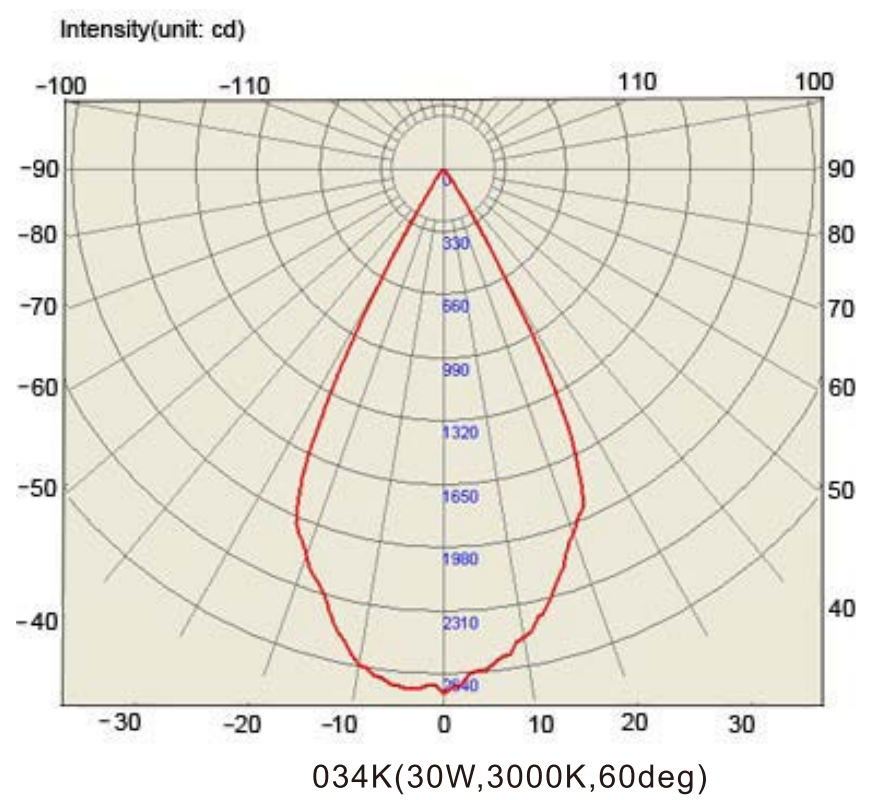

Black
 White
 Silver

Product Code	Power[W]	ColorTemperature[K]	Beam Angle[°]	Lumen[lm]	CRI	Weight[g]	Driver	Expected Life	Rating
034K	30	2700~5000	24° ~ 60°	2700~2900	Min80~90	1604	Include	50,000hours	IP 44
034K	45	2700~5000	24° ~ 60°	4700~5000	Min80~90	1604	Include	50,000hours	IP 44

Beam Angle

Turn Angle from
24° ~ 60°

Dimension

3 years warranty