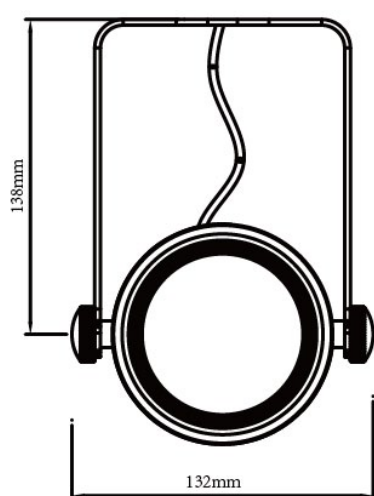

Black
 White
 Silver

Product Code	Power[W]	ColorTemperature[K]	Beam Angle[°]	Lumen[lm]	CRI	Weight[g]	Driver	Expected Life	Rating
034K	30	2700~5000	24° ~ 60°	2700~2900	Min80~90	1604	Include	50,000hours	IP 44
034K	45	2700~5000	24° ~ 60°	4700~5000	Min80~90	1604	Include	50,000hours	IP 44

Beam Angle

Turn Angle from
24° ~ 60°

Dimension

3 years warranty