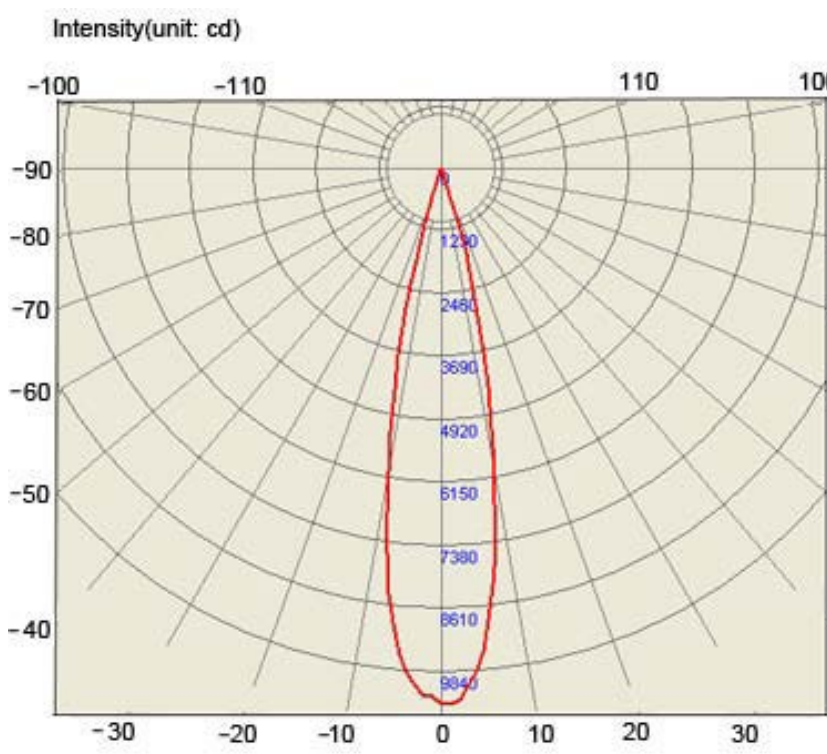

Black
 White
 Silver

Product Code	Power[W]	ColorTemperature[K]	Beam Angle[°]	Lumen[lm]	CRI	Weight[g]	Driver	Expected Life	Rating
034K	30	2700~5000	24° ~ 60°	2700~2900	Min80~90	1604	Include	50,000hours	IP 44
034K	45	2700~5000	24° ~ 60°	4700~5000	Min80~90	1604	Include	50,000hours	IP 44

Beam Angle

Turn Angle from
24° ~ 60°

Dimension

3 years warranty