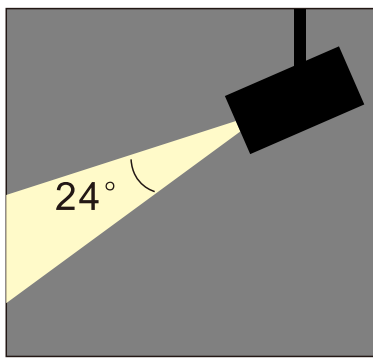

Black
 White
 Silver

Product Code	Power[W]	ColorTemperature[K]	Beam Angle[°]	Lumen[lm]	CRI	Weight[g]	Driver	Expected Life	Rating
034K	30	2700~5000	24° ~ 60°	2700~2900	Min80~90	1604	Include	50,000hours	IP 44
034K	45	2700~5000	24° ~ 60°	4700~5000	Min80~90	1604	Include	50,000hours	IP 44

Beam Angle

Turn Angle from
24° ~ 60°

Dimension

3 years warranty