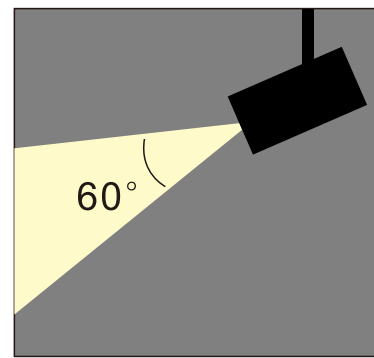

Black
 White
 Silver

Product Code	Power[W]	ColorTemperature[K]	Beam Angle[°]	Lumen[lm]	CRI	Weight[g]	Driver	Expected Life	Rating
034K	30	2700~5000	24° ~ 60°	2700~2900	Min80~90	1604	Include	50,000hours	IP 44
034K	45	2700~5000	24° ~ 60°	4700~5000	Min80~90	1604	Include	50,000hours	IP 44

Beam Angle

Turn Angle from
24° ~ 60°

Dimension

3 years warranty