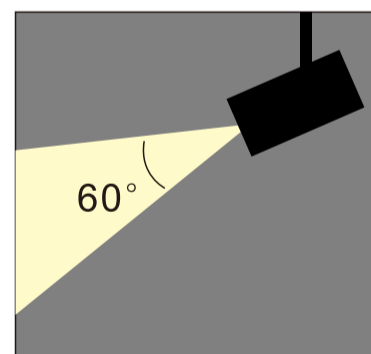

Black
 White
 Silver

Product Code	Power[W]	ColorTemperature[K]	Beam Angle[°]	Lumen[lm]	CRI	Weight[g]	Driver	Expected Life	Rating
035K	15	2700~5000	24° ~ 60°	1000~1200	Min80~90	1254	Include	50,000hours	IP 44
035K	20	2700~5000	24° ~ 60°	1900~2100	Min80~90	1254	Include	50,000hours	IP 44
035K	30	2700~5000	24° ~ 60°	2700~2900	Min80~90	1254	Include	50,000hours	IP 44

Beam Angle

Turn Angle from
24° ~ 60°

Dimension

3 years warranty