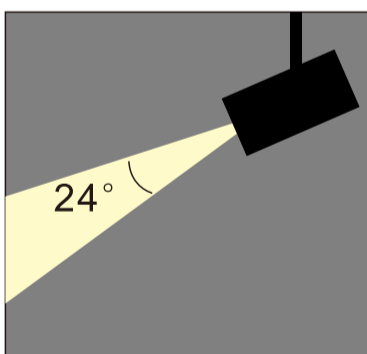

Black
 White
 Silver

Product Code	Power[W]	ColorTemperature[K]	Beam Angle[°]	Lumen[lm]	CRI	Weight[g]	Driver	Expected Life	Rating
035K	15	2700~5000	24° ~ 60°	1000~1200	Min80~90	1254	Include	50,000hours	IP 44
035K	20	2700~5000	24° ~ 60°	1900~2100	Min80~90	1254	Include	50,000hours	IP 44
035K	30	2700~5000	24° ~ 60°	2700~2900	Min80~90	1254	Include	50,000hours	IP 44

Beam Angle

Turn Angle from
24° ~ 60°

Dimension

3 years warranty