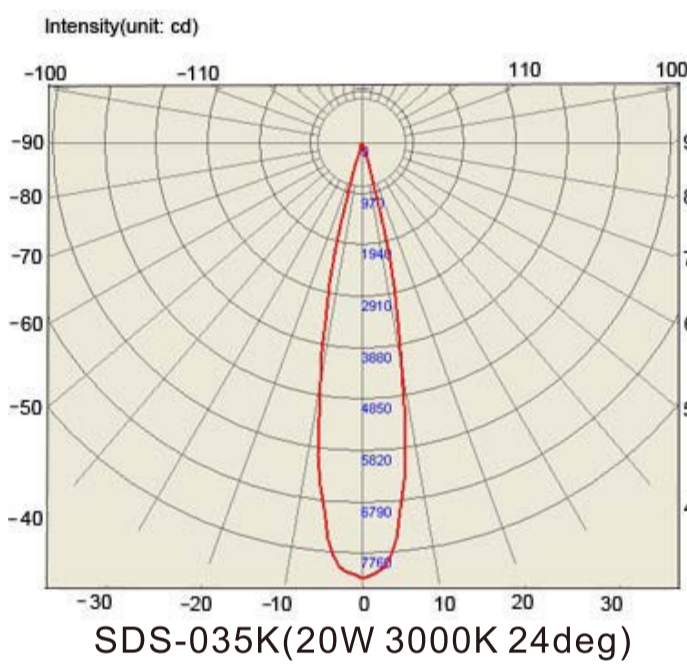

Black
 White
 Silver

Product Code	Power[W]	ColorTemperature[K]	Beam Angle[°]	Lumen[lm]	CRI	Weight[g]	Driver	Expected Life	Rating
035K	15	2700~5000	24° ~ 60°	1000~1200	Min80~90	1254	Include	50,000hours	IP 44
035K	20	2700~5000	24° ~ 60°	1900~2100	Min80~90	1254	Include	50,000hours	IP 44
035K	30	2700~5000	24° ~ 60°	2700~2900	Min80~90	1254	Include	50,000hours	IP 44

Beam Angle

Turn Angle from
24° ~ 60°

Dimension

3 years warranty