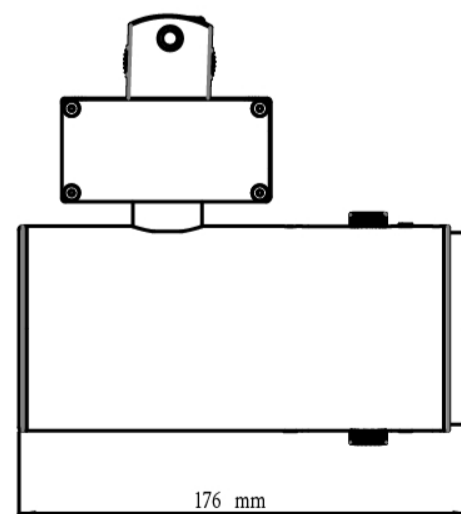

Black
 White
 Silver

Product Code	Power[W]	ColorTemperature[K]	Beam Angle[°]	Lumen[lm]	CRI	Weight[g]	Driver	Expected Life	Rating
035K	15	2700~5000	24° ~ 60°	1000~1200	Min80~90	1254	Include	50,000hours	IP 44
035K	20	2700~5000	24° ~ 60°	1900~2100	Min80~90	1254	Include	50,000hours	IP 44
035K	30	2700~5000	24° ~ 60°	2700~2900	Min80~90	1254	Include	50,000hours	IP 44

Beam Angle

Turn Angle from
24° ~ 60°

Dimension

3 years warranty