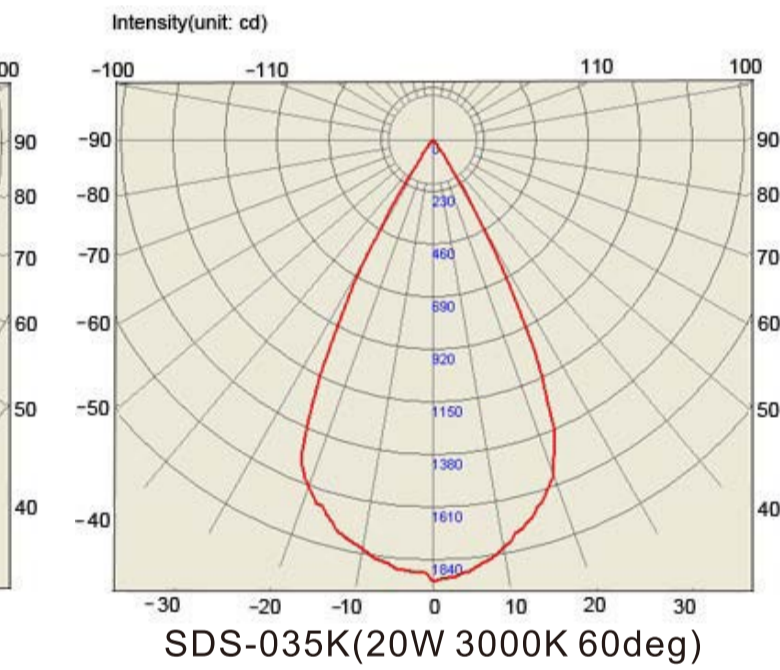

Black
 White
 Silver

Product Code	Power[W]	ColorTemperature[K]	Beam Angle[°]	Lumen[lm]	CRI	Weight[g]	Driver	Expected Life	Rating
035K	15	2700~5000	24° ~ 60°	1000~1200	Min80~90	1254	Include	50,000hours	IP 44
035K	20	2700~5000	24° ~ 60°	1900~2100	Min80~90	1254	Include	50,000hours	IP 44
035K	30	2700~5000	24° ~ 60°	2700~2900	Min80~90	1254	Include	50,000hours	IP 44

Beam Angle

Turn Angle from
24° ~ 60°

Dimension

3 years warranty