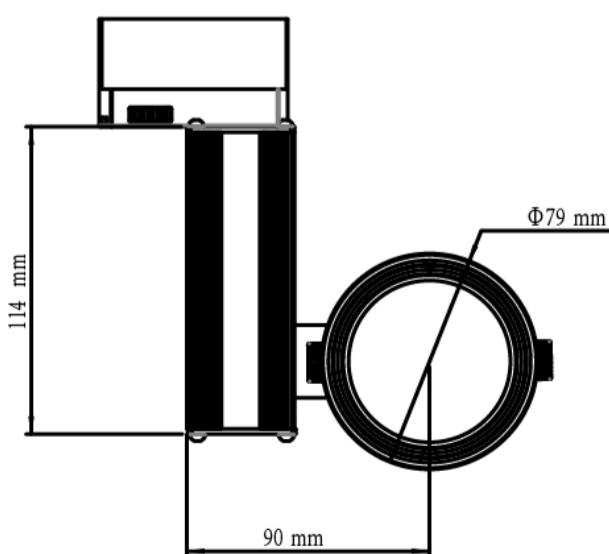

Black
 White
 Silver

Product Code	Power[W]	ColorTemperature[K]	Beam Angle[°]	Lumen[lm]	CRI	Weight[g]	Driver	Expected Life	Rating
035K	15	2700~5000	24° ~ 60°	1000~1200	Min80~90	1254	Include	50,000hours	IP 44
035K	20	2700~5000	24° ~ 60°	1900~2100	Min80~90	1254	Include	50,000hours	IP 44
035K	30	2700~5000	24° ~ 60°	2700~2900	Min80~90	1254	Include	50,000hours	IP 44

Beam Angle

Turn Angle from
24° ~ 60°

Dimension

3 years warranty