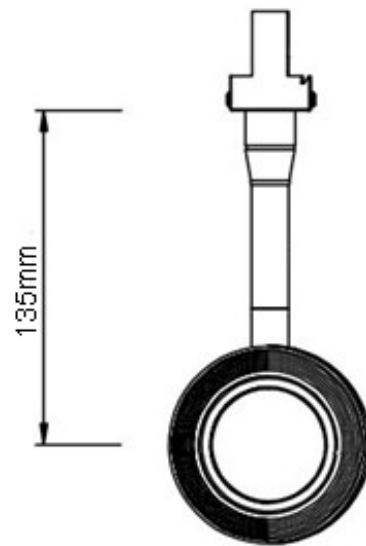

DATASHEET

Black
 White
 Silver

Product Code	Power[W]	ColorTemperature[K]	Beam Angle[°]	Lumen[lm]	CRI	Weight[g]	Driver	Expected Life	Rating
032K	15	2700~5000	24°~ 60°	1000~1200	80~90	980	Include	50,000hours	IP 44
032K	20	2700~5000	24°~ 60°	1900~2100	80~90	980	Include	50,000hours	IP 44
032K	30	2700~5000	24°~ 60°	2700~2900	80~90	980	Include	50,000hours	IP 44

Dimension

Turn Angle from
24° ~ 60°

3 years warranty