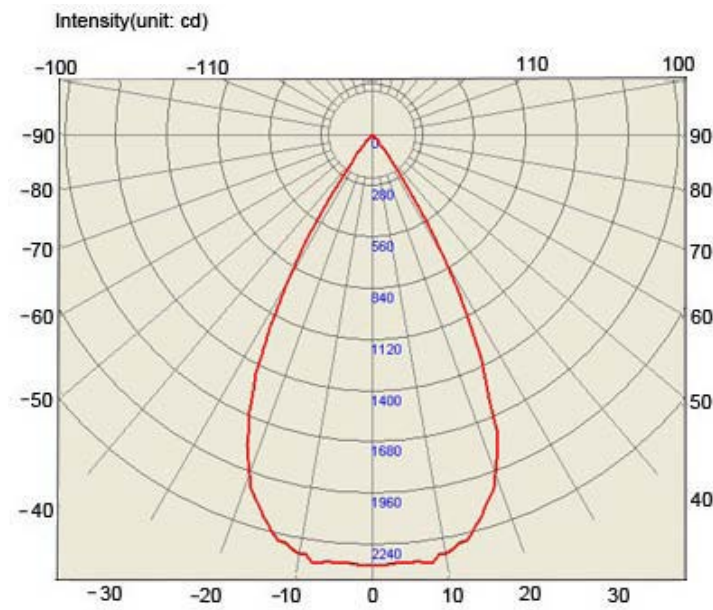

DATASHEET

Black
 White
 Silver

Product Code	Power[W]	ColorTemperature[K]	Beam Angle[°]	Lumen[lm]	CRI	Weight[g]	Driver	Expected Life	Rating
032K	15	2700~5000	24°~ 60°	1000~1200	80~90	980	Include	50,000hours	IP 44
032K	20	2700~5000	24°~ 60°	1900~2100	80~90	980	Include	50,000hours	IP 44
032K	30	2700~5000	24°~ 60°	2700~2900	80~90	980	Include	50,000hours	IP 44

Dimension

Turn Angle from
24° ~ 60°

3 years warranty