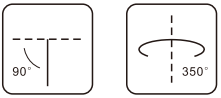

DATASHEET

Black
 White
 Silver

Product Code	Power[W]	ColorTemperature[K]	Beam Angle[°]	Lumen[lm]	CRI	Weight[g]	Driver	Expected Life	Rating
032K	15	2700~5000	24°~ 60°	1000~1200	80~90	980	Include	50,000hours	IP 44
032K	20	2700~5000	24°~ 60°	1900~2100	80~90	980	Include	50,000hours	IP 44
032K	30	2700~5000	24°~ 60°	2700~2900	80~90	980	Include	50,000hours	IP 44

Dimension

Turn Angle from
24° ~ 60°

3 years warranty