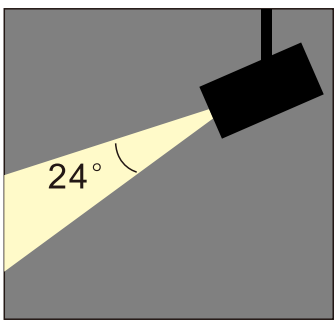

DATASHEET

Black
 White
 Silver

Product Code	Power[W]	ColorTemperature[K]	Beam Angle[°]	Lumen[lm]	CRI	Weight[g]	Driver	Expected Life	Rating
032K	15	2700~5000	24°~ 60°	1000~1200	80~90	980	Include	50,000hours	IP 44
032K	20	2700~5000	24°~ 60°	1900~2100	80~90	980	Include	50,000hours	IP 44
032K	30	2700~5000	24°~ 60°	2700~2900	80~90	980	Include	50,000hours	IP 44

Dimension

Turn Angle from
24° ~ 60°

3 years warranty