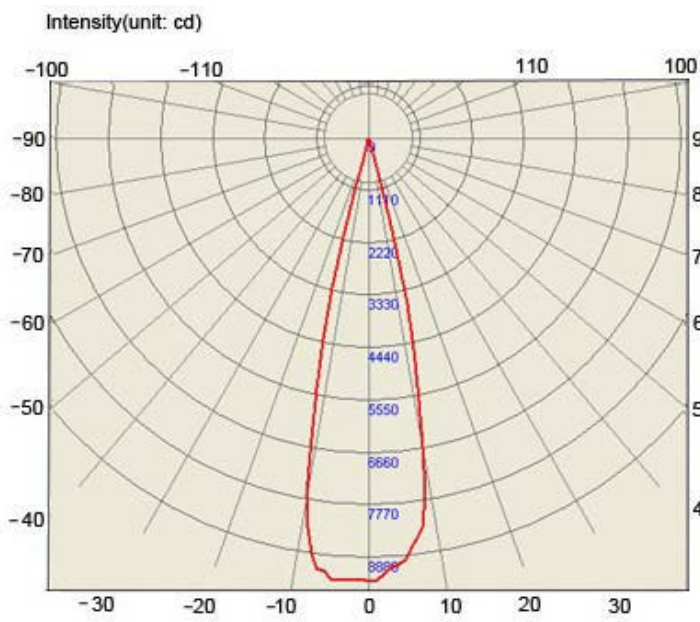

DATASHEET

Black
 White
 Silver

Product Code	Power[W]	ColorTemperature[K]	Beam Angle[°]	Lumen[lm]	CRI	Weight[g]	Driver	Expected Life	Rating
032K	15	2700~5000	24°~ 60°	1000~1200	80~90	980	Include	50,000hours	IP 44
032K	20	2700~5000	24°~ 60°	1900~2100	80~90	980	Include	50,000hours	IP 44
032K	30	2700~5000	24°~ 60°	2700~2900	80~90	980	Include	50,000hours	IP 44

Dimension

Turn Angle from
24° ~ 60°

3 years warranty