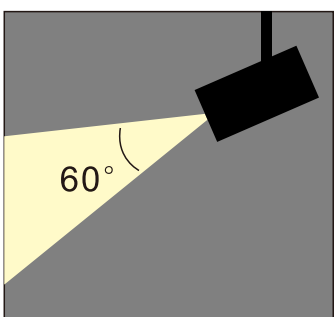

DATASHEET

Black
 White
 Silver

Product Code	Power[W]	ColorTemperature[K]	Beam Angle[°]	Lumen[lm]	CRI	Weight[g]	Driver	Expected Life	Rating
032K	15	2700~5000	24°~ 60°	1000~1200	80~90	980	Include	50,000hours	IP 44
032K	20	2700~5000	24°~ 60°	1900~2100	80~90	980	Include	50,000hours	IP 44
032K	30	2700~5000	24°~ 60°	2700~2900	80~90	980	Include	50,000hours	IP 44

Dimension

Turn Angle from
24° ~ 60°

3 years warranty