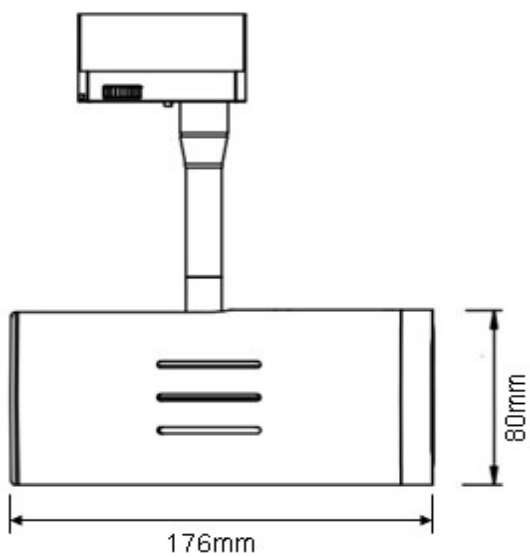

DATASHEET

Black
 White
 Silver

Product Code	Power[W]	ColorTemperature[K]	Beam Angle[°]	Lumen[lm]	CRI	Weight[g]	Driver	Expected Life	Rating
032K	15	2700~5000	24°~ 60°	1000~1200	80~90	980	Include	50,000hours	IP 44
032K	20	2700~5000	24°~ 60°	1900~2100	80~90	980	Include	50,000hours	IP 44
032K	30	2700~5000	24°~ 60°	2700~2900	80~90	980	Include	50,000hours	IP 44

Dimension

Turn Angle from
24° ~ 60°

3 years warranty