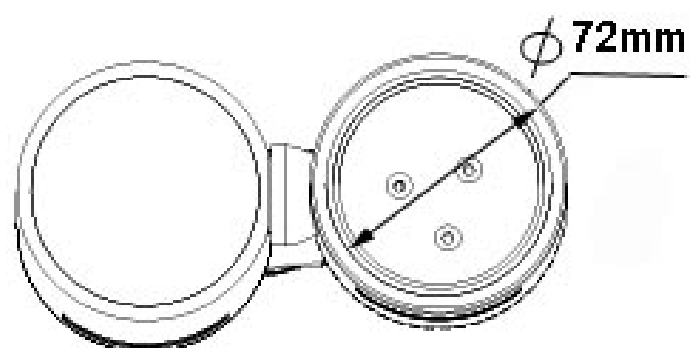

Dimension

3 years warranty

Dimmable