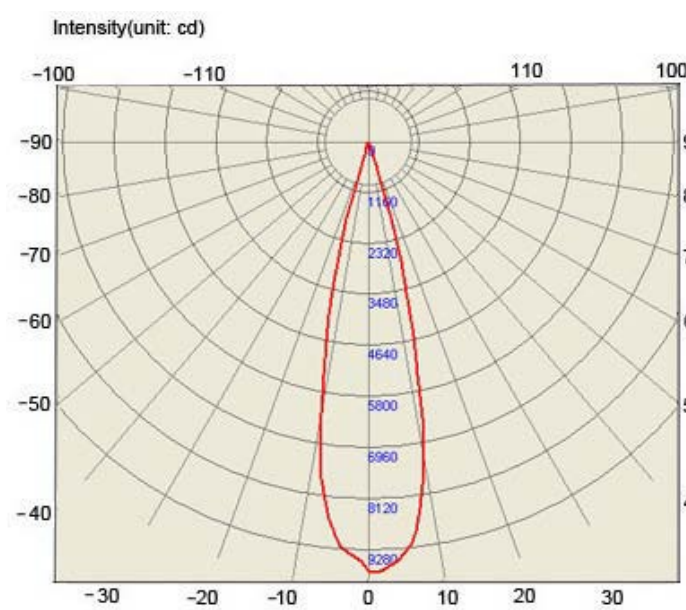

Black
  White
  Silver

Product Code	Power[W]	ColorTemperature[K]	Beam Angle[ ° ]	Lumen[lm]	CRI	Weight[g]	Driver	Expected Life	Rating
031K	15	2700~5000	24° ~ 60°	1000~1200	Min80~90	1346	Include	50,000hours	IP 44
031K	20	2700~5000	24° ~ 60°	1900~2100	Min80~90	1346	Include	50,000hours	IP 44
031K	30	2700~5000	24° ~ 60°	2700~2900	Min80~90	1346	Include	50,000hours	IP 44

SDS-031K(30W 3000K 24deg)

SDS-031K(30W 3000K 60deg)

## Beam Angle

Beam Angle Range from 24° ~ 60°