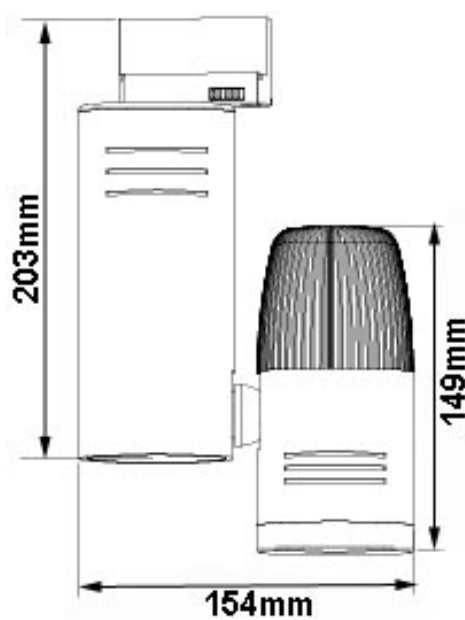

Black
  White
  Silver

Product Code	Power[W]	ColorTemperature[K]	Beam Angle[ ° ]	Lumen[lm]	CRI	Weight[g]	Driver	Expected Life	Rating
031K	15	2700~5000	24° ~ 60°	1000~1200	Min80~90	1346	Include	50,000hours	IP 44
031K	20	2700~5000	24° ~ 60°	1900~2100	Min80~90	1346	Include	50,000hours	IP 44
031K	30	2700~5000	24° ~ 60°	2700~2900	Min80~90	1346	Include	50,000hours	IP 44

## Beam Angle

Beam Angle Range from 24° ~ 60°

## Dimension

**3** years warranty

Dimmable