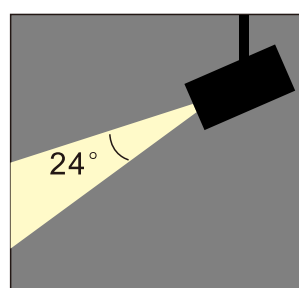

Black
  White
  Silver

Product Code	Power[W]	ColorTemperature[K]	Beam Angle[ ° ]	Lumen[lm]	CRI	Weight[g]	Driver	Expected Life	Rating
031K	15	2700~5000	24° ~ 60°	1000~1200	Min80~90	1346	Include	50,000hours	IP 44
031K	20	2700~5000	24° ~ 60°	1900~2100	Min80~90	1346	Include	50,000hours	IP 44
031K	30	2700~5000	24° ~ 60°	2700~2900	Min80~90	1346	Include	50,000hours	IP 44

## Beam Angle

Beam Angle Range from 24° ~ 60°