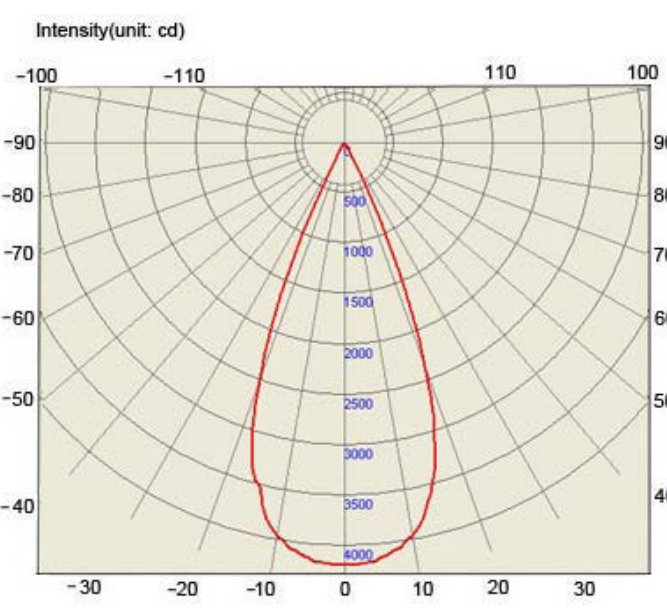

Black
  White
  Silver

Product Code	Power[W]	ColorTemperature[K]	Beam Angle[ ° ]	Lumen[lm]	CRI	Weight[g]	Driver	Expected Life	Rating
031K	15	2700~5000	24° ~ 60°	1000~1200	Min80~90	1346	Include	50,000hours	IP 44
031K	20	2700~5000	24° ~ 60°	1900~2100	Min80~90	1346	Include	50,000hours	IP 44
031K	30	2700~5000	24° ~ 60°	2700~2900	Min80~90	1346	Include	50,000hours	IP 44

SDS-031K(30W 3000K 24deg)

SDS-031K(30W 3000K 60deg)

## Beam Angle

Beam Angle Range from 24° ~ 60°