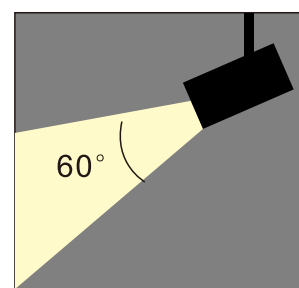

Black
  White
  Silver

Product Code	Power[W]	ColorTemperature[K]	Beam Angle[ ° ]	Lumen[lm]	CRI	Weight[g]	Driver	Expected Life	Rating
031K	15	2700~5000	24° ~ 60°	1000~1200	Min80~90	1346	Include	50,000hours	IP 44
031K	20	2700~5000	24° ~ 60°	1900~2100	Min80~90	1346	Include	50,000hours	IP 44
031K	30	2700~5000	24° ~ 60°	2700~2900	Min80~90	1346	Include	50,000hours	IP 44

## Beam Angle

Beam Angle Range from 24° ~ 60°